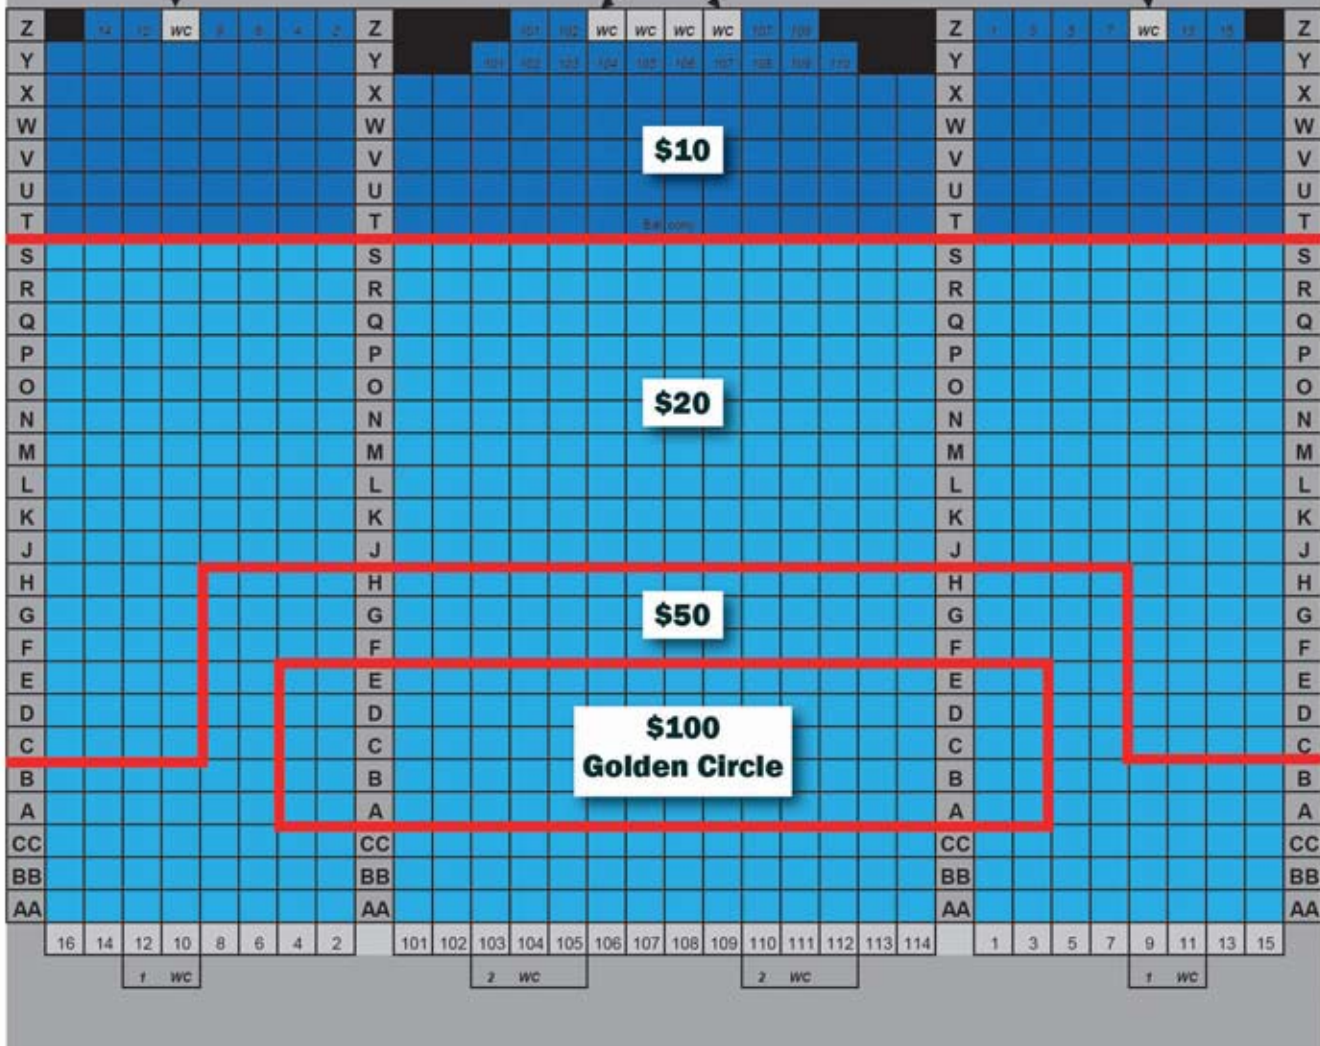

MAIN FLOOR

No seat - 1 Wheelchair only

No seat - 4 Wheelchairs only

No seat - 1 Wheelchair only

RIGHT

Stage

LEFT

For wheelchair seating, please call 909.558.7193